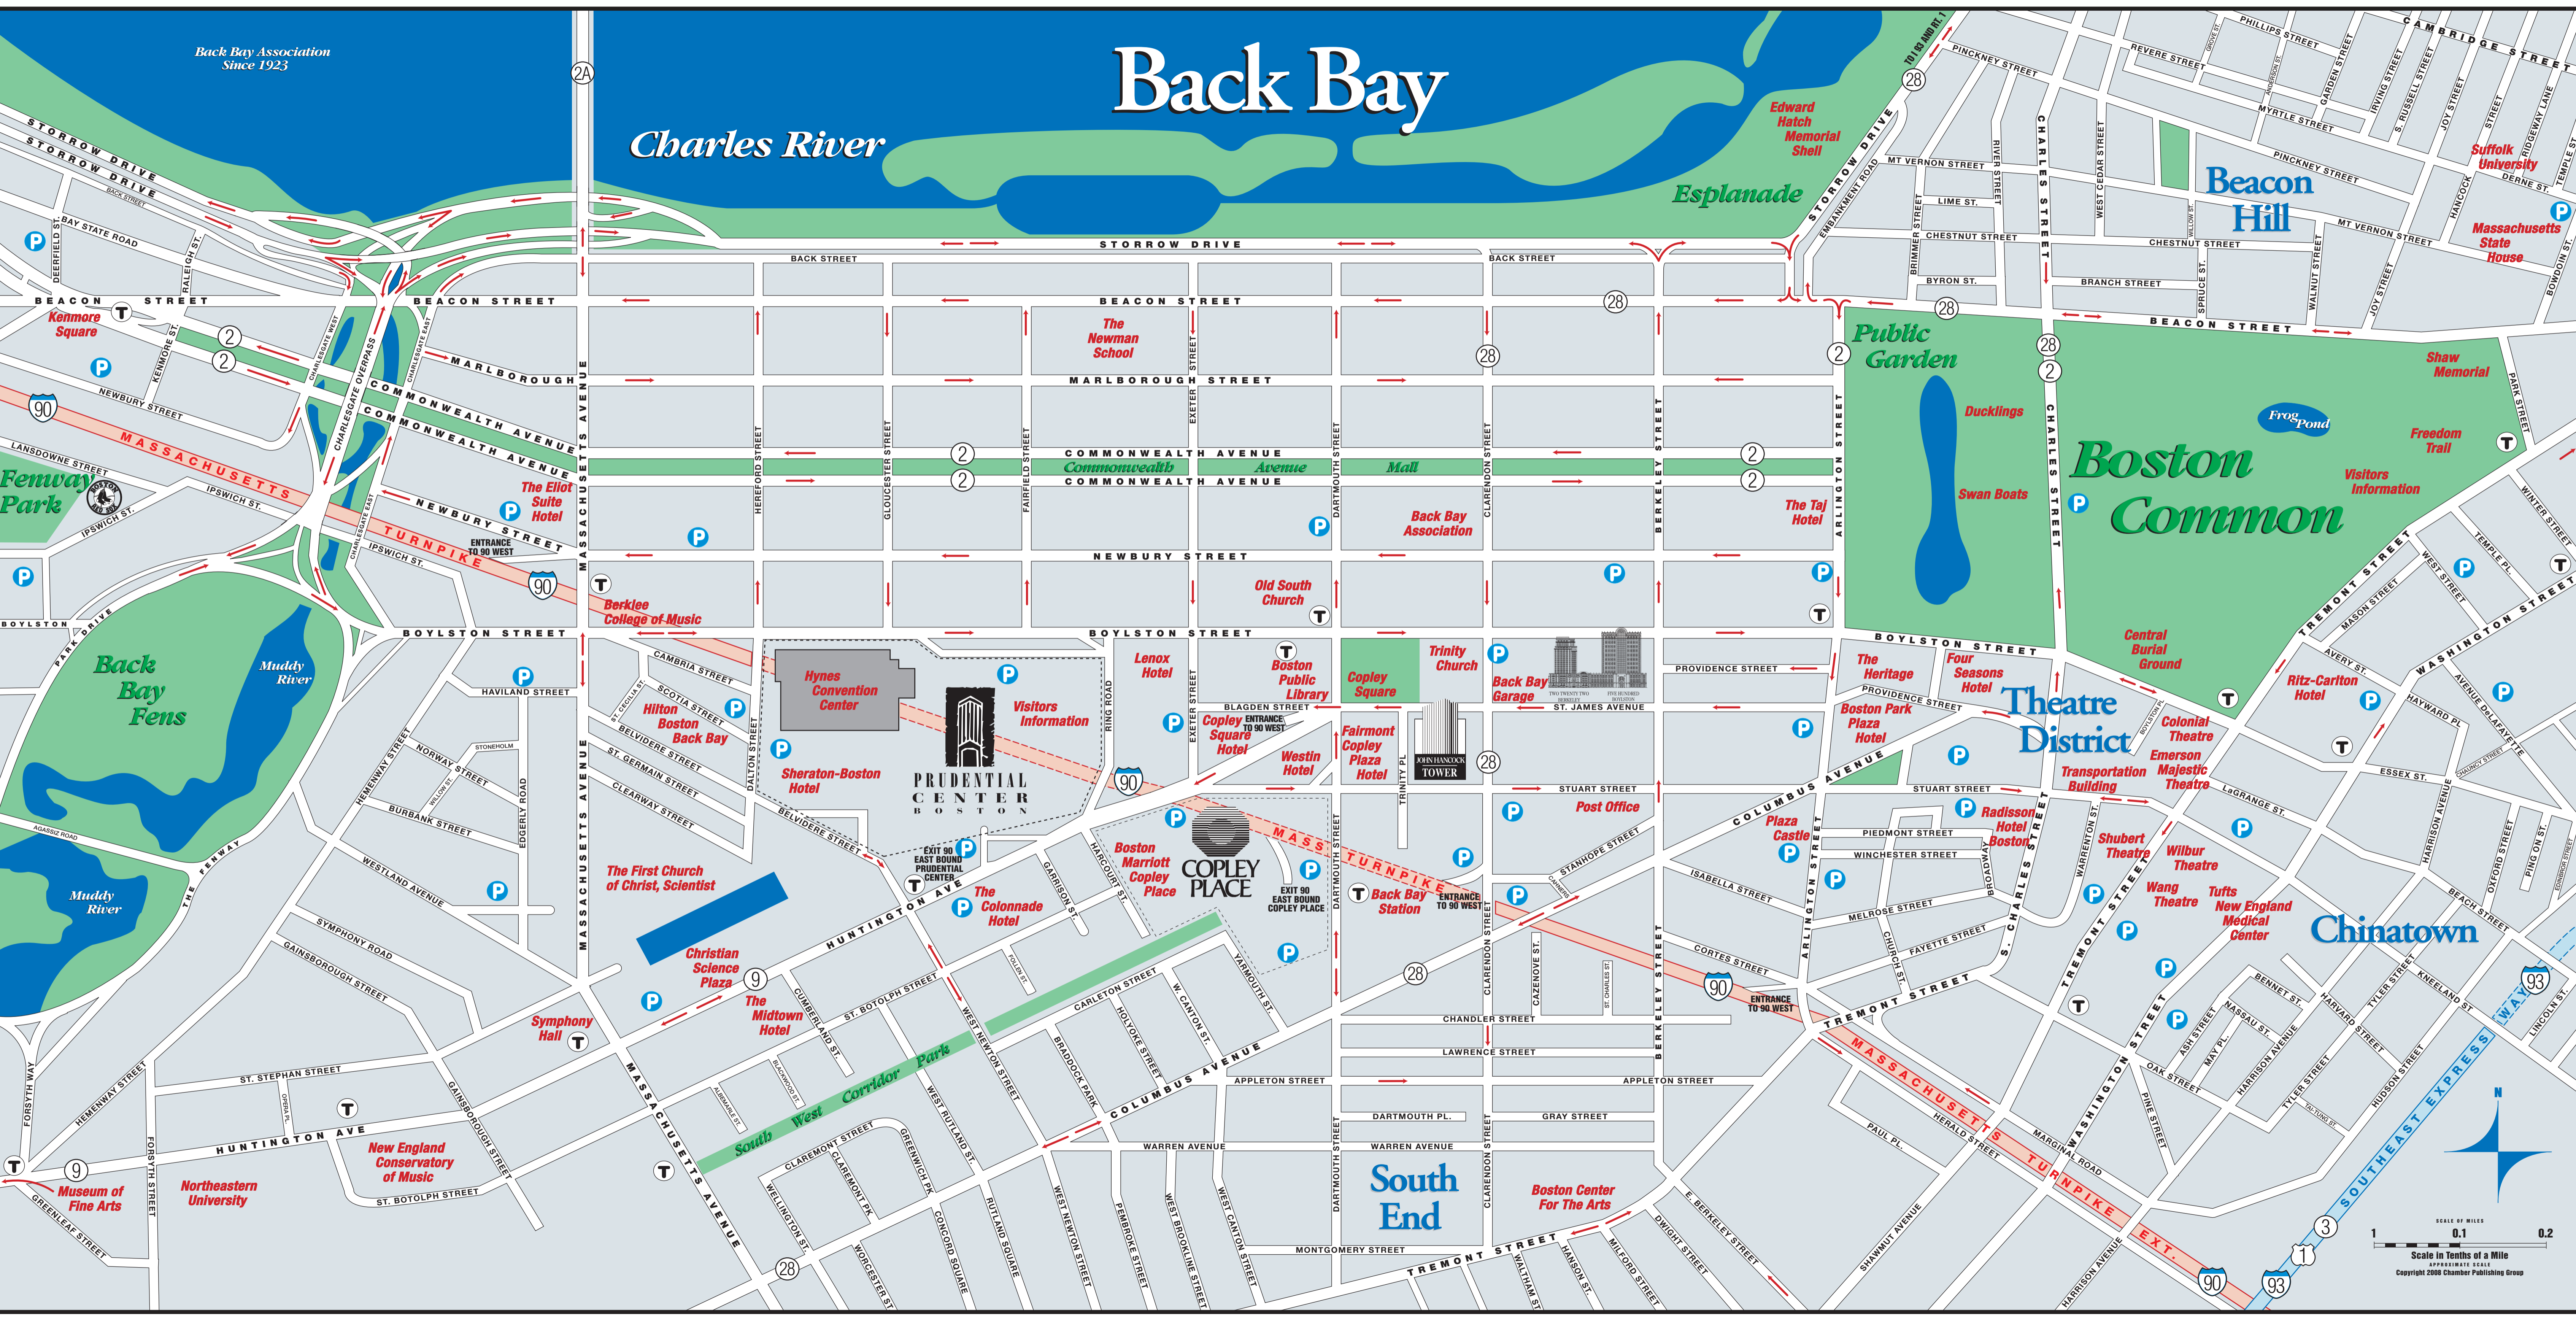

Back Bay Association
Since 1923

Back Bay

Charles River

Esplanade

Beacon Hill

Boston Common

Theatre District

Chinatown

South End

SCALE IN MILES
1 0.1 0.2
Scale in Tenths of a Mile
APPROXIMATE SCALE
Copyright 2008 Chamber Publishing Group